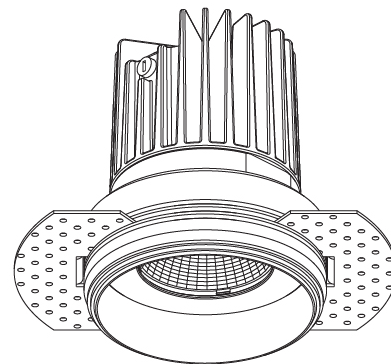

GENERAL

Series: Oiko
Subseries: Oiko Standard
Brand: Prolicht
Division: Architectural
Mounting Type: Trimless
Mounting Location: Ceiling
Subcategory: Downlight

PHYSICAL

Shape: Round
Diameter (mm): 65
Diameter (in): 2 5/16
Height (mm): 90
Height (in): 3 5/16
Ceiling Thickness (mm): 10 / 12.5 / 15 / 25
Ceiling Thickness (in): 3/8 or 1/2 or 9/16 or 1
Min. Recessing Depth (mm): 110
Min. Recessing Depth (in): 4 3/16
Light Distribution: Downlight
Weight (kg): 0.313
Weight (lbs): 0.690
Fixture Finish: SSR / BKV / CWI / CRY / HAB / LAG / UFT / ITA / RUA / RUR / MIC / FTG / MYG / TWT / LOD / PUS / FRO / FUP / KIA / POP / BLS / SPG / MEY / GOH / GUM / CHC / COM / ABZ / JAG / OBR / MOS / ROR
Fixture Material: Aluminum Die Cast
Cut-out Measurements: 79mm / 3 1/8"
Upon Request: Unique Sizes Unique Ceiling Thickness

ELECTRICAL

Lamp Type: LED (Zhaga Standard)
Input Wattage (W): 16.5
Total Output Wattage (W): 14.7
Dimming: Dali Dimming
Driver Included: No
Driver Location: Recessed Housing
Driver Type: Constant Current - 120Vac
Driver Class: Class 2
Input Voltage (V): 120 - 277
Constant Current (MA): 350

LED

Color Temperature (°K): Warm Dim
Max. Delivered Lumen (lm): 770
CRI: >90 CRI
Lamp Life (hrs): 50000
Upon Request: Special Color Temperature RGB-W Tunable White Special LED

OPTICAL

Reflector: 20 / 40 / 60
Upon Request: Special Beam Angles

RATINGS AND CERTIFICATIONS

Certified By: Certified for North American Standards
IP rating: IP20

90mm 3 5/16"

Ø 65mm 2 5/16"

Ø 115mm 4 1/2"

110mm
4 3/16"

79mm
3 1/8"

10 | 12 1/2 | 15
3/16" | 1/2" | 9/16"