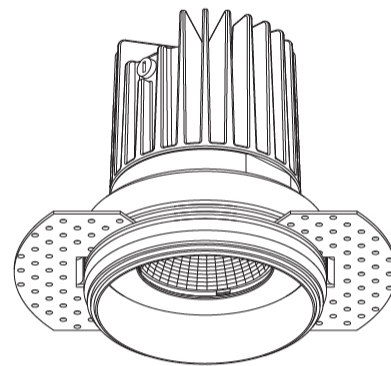

PHYSICAL

Shape: Round
Diameter (mm): 65
Diameter (in): 2 ⁹/₁₆
Height (mm): 90
Height (in): 3 ⁹/₁₆
Ceiling Thickness (mm): 10 / 12.5 / 15
Ceiling Thickness (in): 3/8 or 1/2 or 9/16
Min. Recessing Depth (mm): 110
Min. Recessing Depth (in): 4 ¹⁵/₁₆
Light Distribution: Downlight
Weight (kg): 0.312
Weight (lbs): 0.687
Fixture Finish: SSR / BKV / CWI / CRY / HAB / LAG / UFT / ITA / RUA / RUR / MIC / FTG / MYG / TWT / LOD / PUS / FRO / FUP / KIA / POP / BLS / SPG / MEY / GOH / GUM / CHC / COM / ABZ / JAG / OBR / MOS / ROR
Fixture Material: Aluminum Die Cast
Cut-out Measurements: 79mm / 3 1/8"

ELECTRICAL

Lamp Type: LED (Zhaga Standard)
Input Wattage (W): 15.5
Total Output Wattage (W): 14
Dimming: Tri-Mode (Non-Dimming and Phase Dimming (120Vac only) and 0-10V Dimming)
Driver Included: No
Driver Location: Recessed Housing
Driver Type: Constant Current - Universal
Driver Class: Class 2
Input Voltage (V): 120 - 277
Constant Current (MA): 500

LED

Color Temperature (°K): 2700 / 3000 / 3500 / 4000
Max. Delivered Lumen (lm): 930 / 960 / 1009 / 1030
Nominal Lumen (lm): 1386 / 1438 / 1511 / 1542
CRI: >90 CRI
Lamp Life (hrs): 50000
Upon Request: Special Color Temperature RGB-W Tunable White Special LED

OPTICAL

Reflector: 20 / 40 / 60
Adjustability: Fixed

RATINGS AND CERTIFICATIONS

Certified By: Certified for North American Standards
IP rating: IP44
Upon Request: Special Beam Angles

90mm 3 ⁹/₁₆"

Ø 65mm 2 ⁹/₁₆"

Ø 115mm 4 ¹/₂"